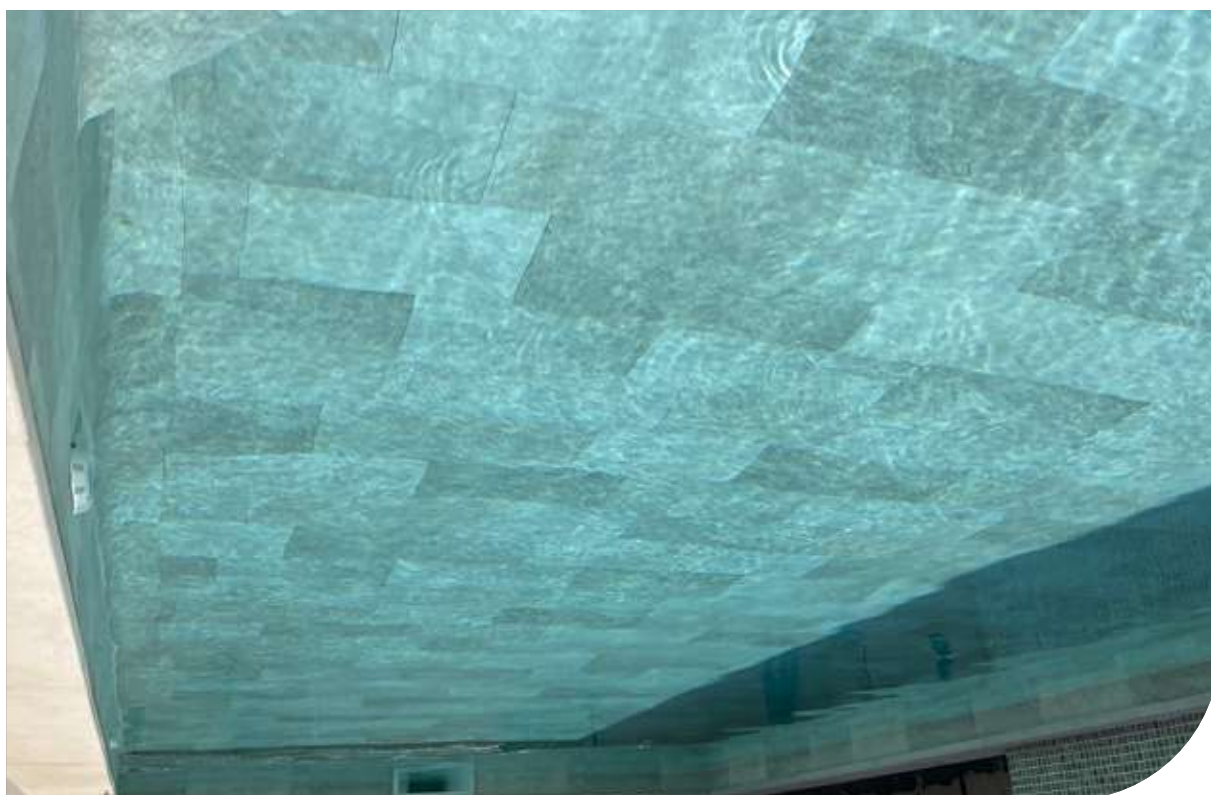

Sunlight
KERAMIK Collection